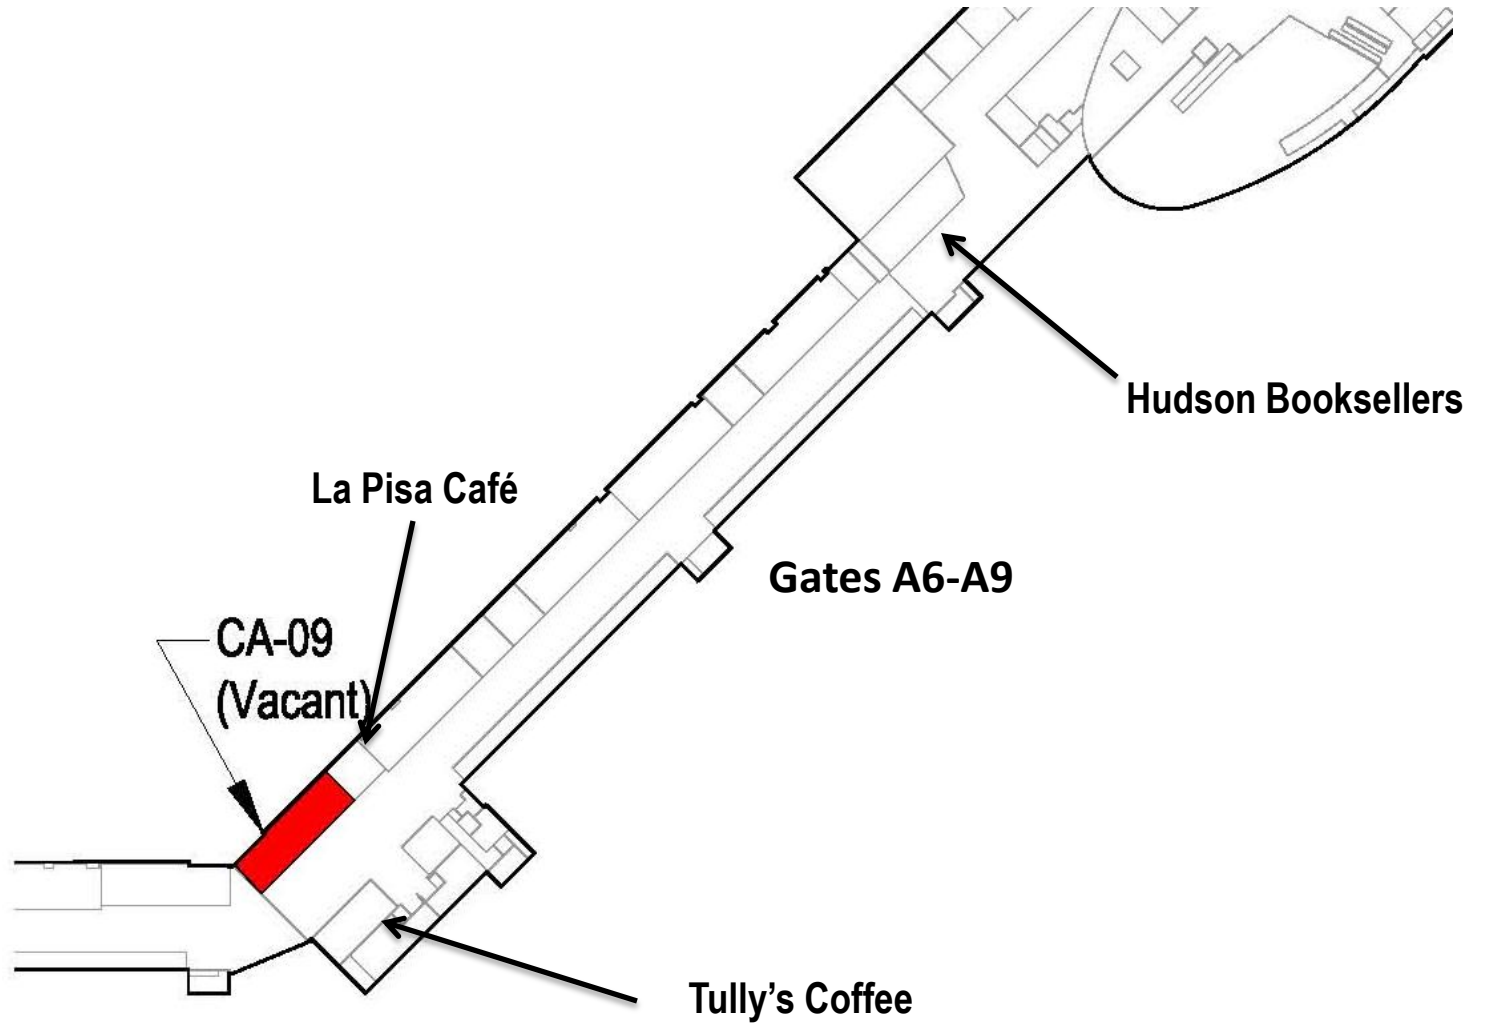

# New Duty Free Locations at Sea-Tac Airport

SS-04  
Duty Free

South  
Satellite

CT-28  
(Vacant)

North  
Satellite

Main Terminal  
Ticketing Level

CA-09  
(Vacant)

# New South Satellite Duty Free Location