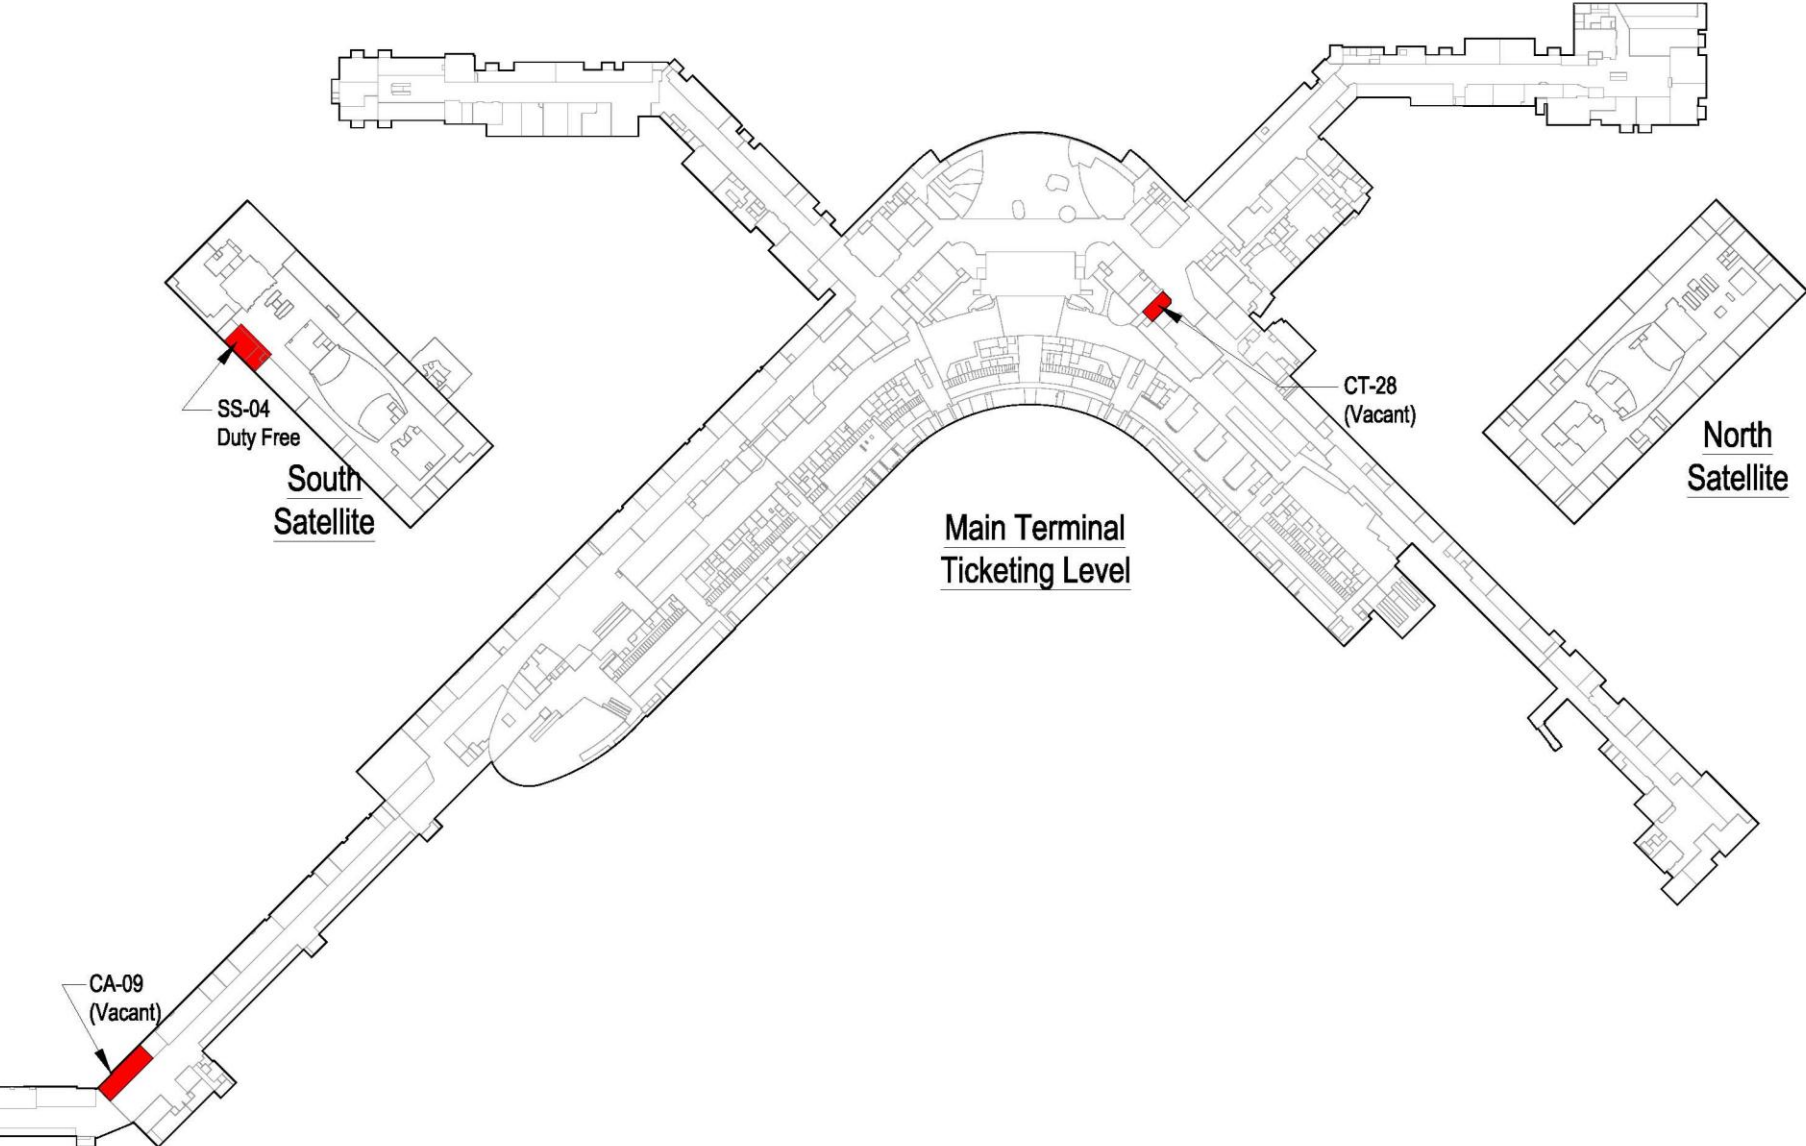

# New Duty Free Locations at Sea-Tac Airport

SS-04  
Duty Free

South  
Satellite

CT-28  
(Vacant)

North  
Satellite

Main Terminal  
Ticketing Level

CA-09  
(Vacant)

# New Concourse A Duty Free Location

# New South Satellite Duty Free Location