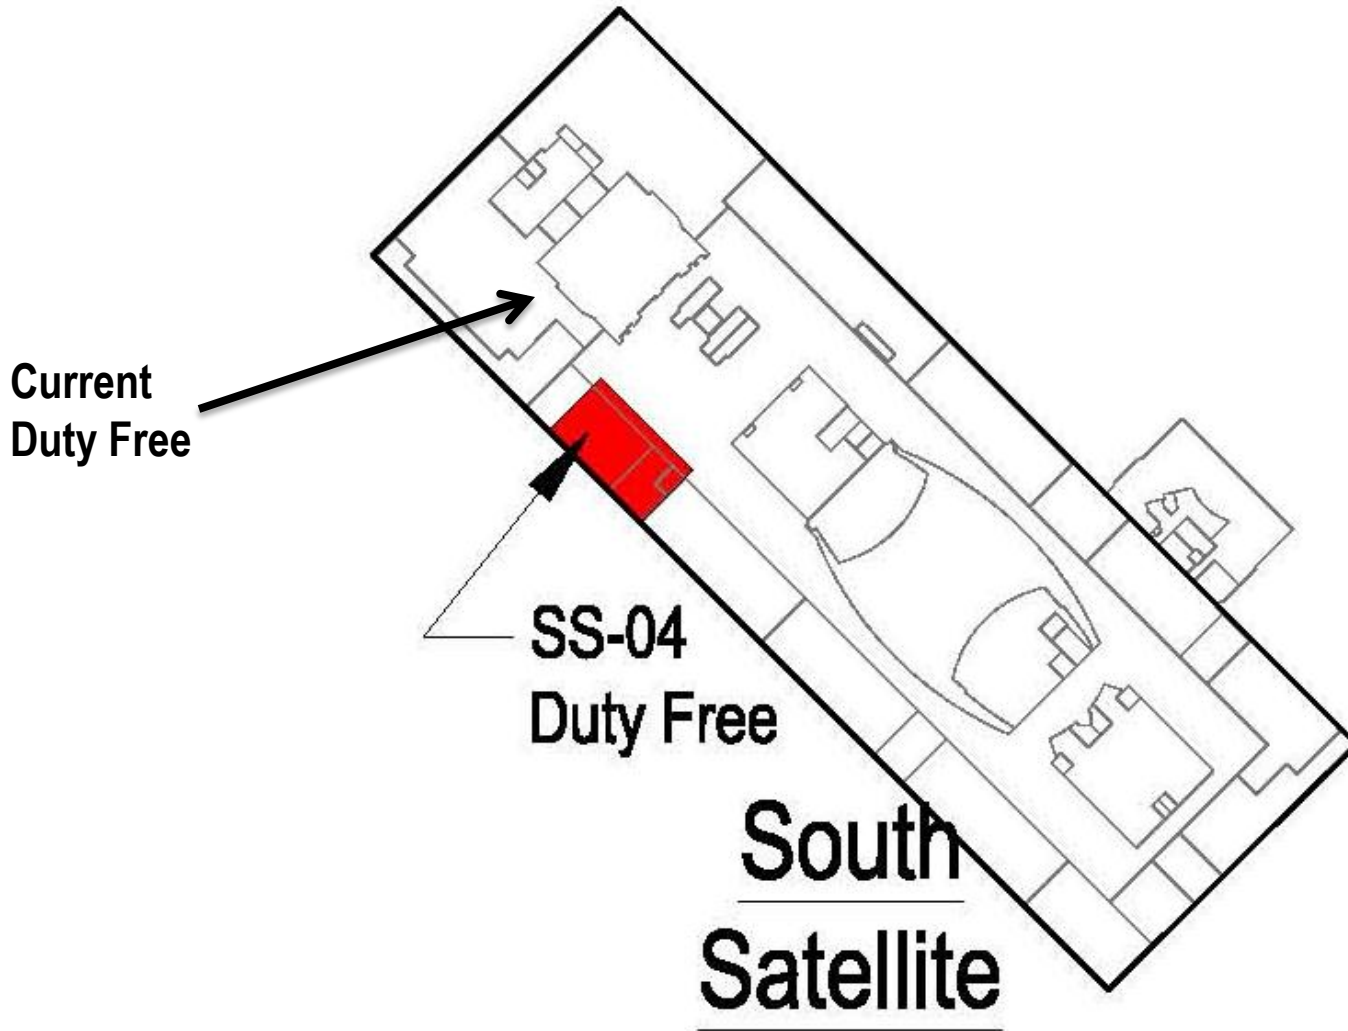

# New Duty Free Locations at Sea-Tac Airport

SS-04  
Duty Free

South  
Satellite

CT-28  
(Vacant)

North  
Satellite

Main Terminal  
Ticketing Level

CA-09  
(Vacant)

# New South Satellite Duty Free Location